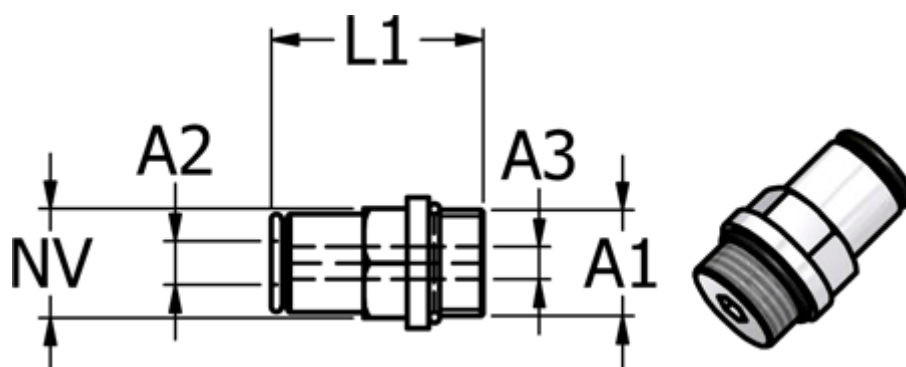

Data Sheet

Article number: 5867450185

Description: Metal fitting 745.018-5, Ø5 - G 1/8"
Push-in lige union

Measures

Ext. hose diameter A1	= 5
Hexagon A3	= 3
L1	= 22
NV	= 13
Thread A2	= G 1/8"